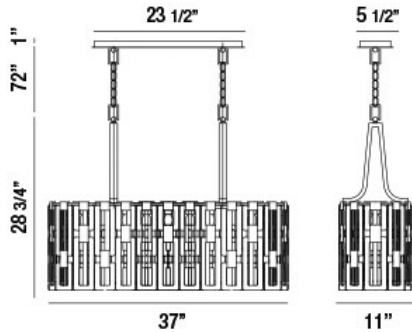

### PRODUCT DETAILS

No.	:	33742-014
Product Color	:	CHROME
Product Material	:	METAL
Shade / Accent Colour	:	WHITE
Shade / Accent Material	:	GLASS
Length	:	37"
Width	:	11"
Height	:	28.75"
Overall Height	:	101.75"
Weight	:	52.8LBS

### LIGHT SOURCE DETAILS

Number of Bulbs	:	7
Light Source	:	BULB
Light Source Type	:	B10
Input Voltage	:	120V
Bulb Voltage	:	120V
Socket Type	:	E12
Wattage	:	40W
Total Wattage	:	280W
Bulb Included	:	NO
Dimmable	:	YES

### TECHNICAL DETAILS

Hanging Support Type	:	CHAIN
Hanging Support Length	:	72"
Canopy / Backplate Length	:	23.5"
Canopy / Backplate Height	:	1"
Canopy / Backplate Width	:	5.5"
IP Rating	:	IP22
Location	:	DRY
Approval	:	
Beam Angle	:	360