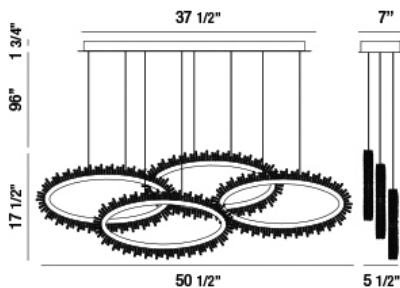

SCOPPIA, SCOPPIA,4LT LINEAR LED CHANDELIER

Options Available

ITEM NO.	FINISH	SHADE
33731-018	Chrome	Clear

Product Details

Item No.	:	33731-018
Finish	:	Chrome
Shade	:	Clear
Length	:	50.5"
Width	:	7"
Height	:	17.5"
Est. Weight	:	24.2 lbs
Approval	:	cETLus

BULB DETAILS

No. of Bulbs	:	4
Bulb Type	:	LED
Bulb Voltage	:	120V
Bulb Wattage	:	92W
Bulb Socket	:	LED
Input Voltage	:	120V
Dimmable	:	Yes
Lumens	:	6300lm
Kelvin	:	3000/4000K
CRI	:	90+
Bulb Included	:	Yes

TECHNICAL DETAILS

Hanging Support Type	:	Aircraft Cable
Aircraft Cable Length	:	96"
Power Wire Length	:	96"
Canopy Length	:	37.5"
Canopy Width	:	7"
Canopy Height	:	1.75"

PROJECT INFORMATION

Job Name: Date: Type: