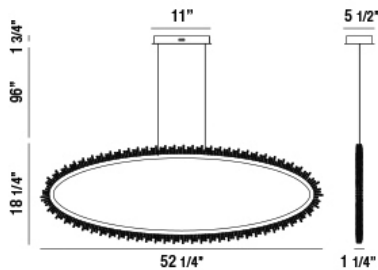

SCOPPIA, SCOPPIA, OVAL LED CHANDELIER

Product Details

Item No.	:	33730-011
Finish	:	Chrome
Shade	:	Clear
Length	:	52.25"
Width	:	5.5"
Height	:	18.25"
Est. Weight	:	13.2 lbs
Approval	:	cETLus

BULB DETAILS

Hanging Support Type	:	Aircraft Cable
Aircraft Cable Length	:	96"
Power Wire Length	:	96"
Canopy Length	:	11"
Canopy Width	:	5.5"
Canopy Height	:	1.75"

Options Available

ITEM NO.	FINISH	SHADE
33730-011	Chrome	Clear