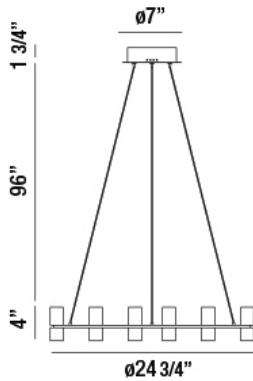

NETTO, SMALL LED ROUND CHANDELIER, 36W

Product Details

Item No.	:	33724-010
Finish	:	Chrome
Shade	:	Clear/frosted Acrylic
Diameter	:	24.75"
Height	:	4"
Est. Weight	:	9.44 lbs
IP Rating	:	20
Approval	:	cETLus

BULB DETAILS

No. of Bulbs	:	9
Bulb Type	:	LED
Bulb Voltage	:	120V
Bulb Wattage	:	36W
Bulb Socket	:	LED
Input Voltage	:	120V
Dimmable	:	Yes
Lumens	:	2880lm
Kelvin	:	3000K
CRI	:	90++
Bulb Included	:	Yes

Options Available

ITEM NO.	FINISH	SHADE
33724-010	Chrome	Clear/frosted Acrylic

TECHNICAL DETAILS

Hanging Support Type	:	Wire
Wire Length	:	96"
Power Wire Length	:	96"
Canopy Diameter	:	7"
Canopy Height	:	1.75"
Driver	:	Waiberton