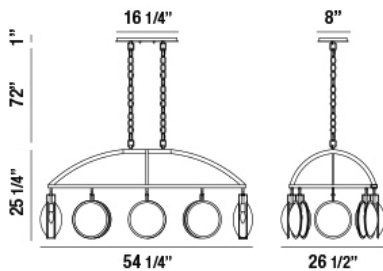

### Product Details

Item No.	:	33713-014
Finish	:	Polished Nickel
Shade	:	Glass
Length	:	54.25"
Width	:	26.5"
Height	:	25.25"
Est. Weight	:	53.46 lbs
IP Rating	:	20
Approval	:	cULus

### TECHNICAL DETAILS

Hanging Support Type	:	Chain
Chain Length	:	72"
Power Wire Length	:	144"
Canopy Length	:	16.25"
Canopy Width	:	8"
Canopy Height	:	1"