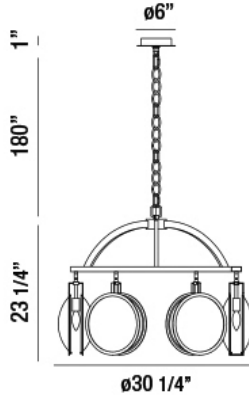

### Product Details

Item No.	:	33712-017
Finish	:	Polished Nickel
Shade	:	Glass
Diameter	:	30.25"
Height	:	23.25"
Est. Weight	:	35.42 lbs
IP Rating	:	20
Approval	:	cULus

### BULB DETAILS

No. of Bulbs	:	6
Bulb Type	:	B10
Bulb Voltage	:	120V
Bulb Wattage	:	60W
Bulb Socket	:	E12
Input Voltage	:	120V
Dimmable	:	No
Bulb Included	:	No

### TECHNICAL DETAILS

Hanging Support Type	:	Chain
Chain Length	:	180"
Power Wire Length	:	204"
Canopy Diameter	:	6"
Canopy Height	:	1.25"