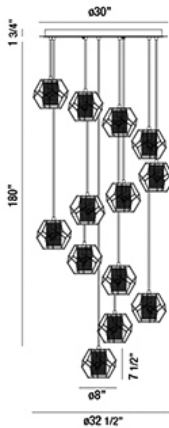

## BETTINO, 13LT CHANDELIER

### Product Details

Item No.	:	33703-015
Finish	:	Black
Shade	:	Brass
Diameter	:	32.5"
Height	:	26.25"
Est. Weight	:	62.92 lbs
Approval	:	cULus

### TECHNICAL DETAILS

Hanging Support Type	:	Wire
Wire Length	:	180"
Power Wire Length	:	180"
Canopy Diameter	:	32.5"
Canopy Height	:	1.75"