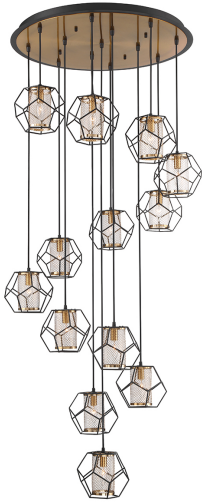

## BETTINO, 13LT CHANDELIER

### Product Details

Item No.	:	33703-015
Finish	:	Black
Shade	:	Brass
Diameter	:	32.5"
Height	:	26.25"
Est. Weight	:	62.92 lbs
Approval	:	cULus

### Options Available

<b>ITEM NO.</b>	<b>FINISH</b>	<b>SHADE</b>
33703-015	Black	Brass

### TECHNICAL DETAILS

Hanging Support Type	:	Wire
Wire Length	:	180"
Power Wire Length	:	180"
Canopy Diameter	:	32.5"
Canopy Height	:	1.75"