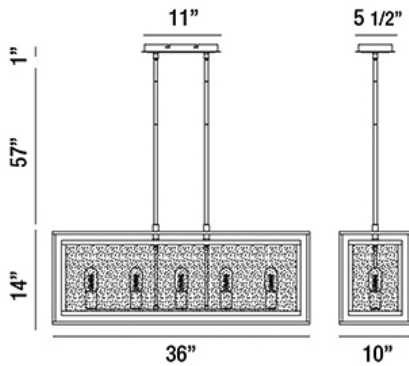

AFFILATO, 5-LT LINEAR CHANDELIER

Product Details

Item No.	:	33696-010
Finish	:	Black
Shade	:	Clear
Length	:	36"
Width	:	10"
Height	:	14"
Est. Weight	:	33 lbs
Approval	:	cULus

BULB DETAILS

No. of Bulbs	:	5
Bulb Type	:	T45
Bulb Voltage	:	120V
Bulb Wattage	:	40W
Bulb Socket	:	E26
Input Voltage	:	120V
Dimmable	:	No
Bulb Included	:	Yes

Options Available

ITEM NO.	FINISH	SHADE
33696-010	Black	Clear

TECHNICAL DETAILS

Hanging Support Type	:	Rod
Rod Length	:	57"
Power Wire Length	:	63"
Canopy Length	:	11"
Canopy Width	:	4.75"
Canopy Height	:	1"