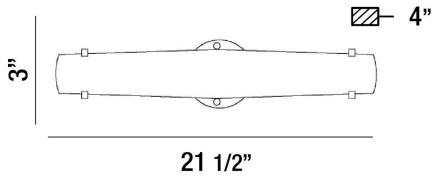

ABSOLVE, 1-LIGHT LED FLUSHMOUNT

PRODUCT DETAILS

No.	:	33228-013
Product Color	:	CHROME
Shade / Accent Colour	:	OPAL WHITE GLASS
Width	:	21.5"
Height	:	3"
Ext	:	4"
Weight	:	3lbs

LIGHT SOURCE DETAILS

Light Source Type	:	INTEGRATED LED
Input Voltage	:	120V
Bulb Voltage	:	120V
Total Wattage	:	20W
Total Lumen	:	1600lm
Kelvin	:	3000K
CRI	:	80
Dimmable	:	Yes

Options Available

ITEM NO.	FINISH	SHADE
33228-013	CHROME	OPAL WHITE GLASS
33228-020	SATIN NICKEL	OPAL WHITE GLASS

TECHNICAL DETAILS

Location	:	DRY
Approval	:	

PROJECT INFORMATION

 Job Name: Date: Type:

 Comments: