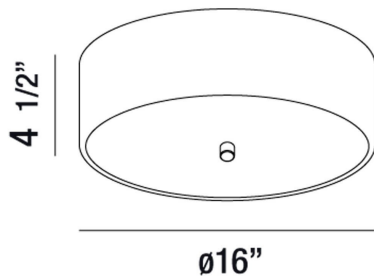

ELEMENT, 16" CEILING MOUNT

PRODUCT DETAILS

No.	:	33227-35-016
Product Color	:	BRUSHED NICKEL
Shade / Accent Colour	:	FROSTED GLASS
Diameter	:	16"
Height	:	4.5"
Weight	:	5.8lbs

LIGHT SOURCE DETAILS

Light Source Type	:	INTEGRATED LED
Input Voltage	:	120V
Bulb Voltage	:	120V
Total Wattage	:	90W
Total Lumen	:	3150lm
Kelvin	:	3500K
CRI	:	80
Dimmable	:	Yes

Options Available

ITEM NO.	FINISH	SHADE
33227-35-016	BRUSHED NICKEL	FROSTED GLASS

TECHNICAL DETAILS

Location	:	DRY
Approval	:	
Beam Angle	:	120

PROJECT INFORMATION

Job Name: Date: Type:

Comments: