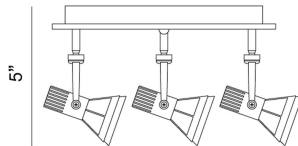

Options Available

ITEM NO.	FINISH	SHADE
32753-011	SATIN NICKEL	FROST