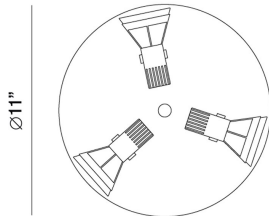

### PRODUCT DETAILS

No.	:	32753-011
Product Color	:	SATIN NICKEL
Shade / Accent Colour	:	FROST
Diameter	:	11"
Height	:	5"
Weight	:	3.2lbs

### TECHNICAL DETAILS

IP Rating	:	20
Location	:	DRY
Approval	:	
Beam Angle	:	60
Vertical Adjustment	:	90
Horizontal Adjustment	:	350