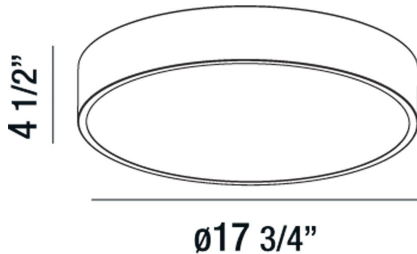

TECHNICAL DETAILS

Location	:	DRY
Approval	:	

PROJECT INFORMATION

Job Name: Date: Type:

Comments: