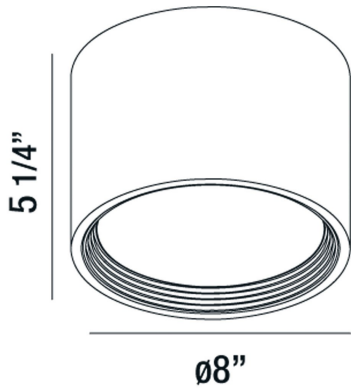

PROJECT INFORMATION

Job Name: Date: Type:

Comments: