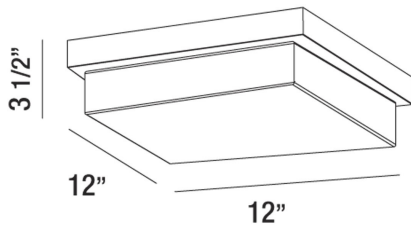

PROJECT INFORMATION

Job Name: Date: Type:

Comments: