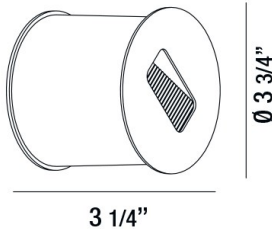

PROJECT INFORMATION

Job Name: Date: Type:

Comments: