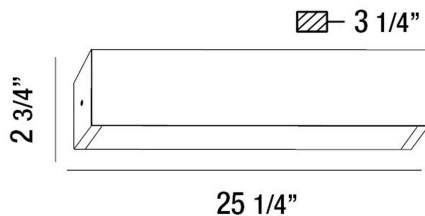

### PRODUCT DETAILS

No.	:	32122-015
Product Color	:	CHROME
Product Material	:	METAL
Shade / Accent Colour	:	GLASS
Shade / Accent Material	:	GLASS
Width	:	25.25"
Height	:	2.75"
Ext	:	3.25"
Weight	:	6.6LBS

### TECHNICAL DETAILS

Mounting	:	UP OR DOWN
IP Rating	:	DRY
Location	:	DRY
Approval	:	