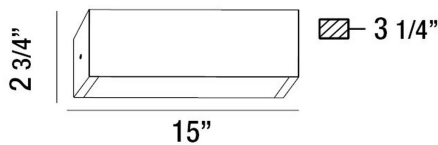

ANELLO, WALL MOUNT

PRODUCT DETAILS

No.	:	32121-018
Product Color	:	CHROME
Product Material	:	METAL
Shade / Accent Colour	:	GLASS
Shade / Accent Material	:	GLASS
Width	:	15"
Height	:	2.75"
Ext	:	3.25"
Weight	:	11LBS

LIGHT SOURCE DETAILS

Light Source Type	:	INTEGRATED LED
Input Voltage	:	120V
Bulb Voltage	:	120V
Total Wattage	:	12W
Delivered Lumens	:	550LM
Kelvin	:	3000K
CRI	:	80+
Dimmable	:	YES

OPTIONS AVAILABLE

ITEM NO.	FINISH	SHADE
32121-018	CHROME	FROSTED

TECHNICAL DETAILS

Mounting	:	UP OR DOWN
IP Rating	:	DRY
Approval	:	

PROJECT INFORMATION

Job Name: Date: Type:

Comments: