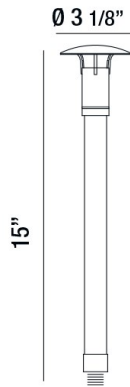

PROJECT INFORMATION

Job Name: Date: Category:

Comments: