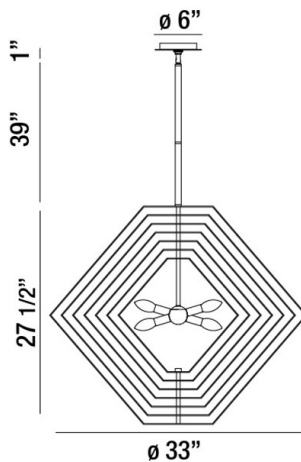

DOWNTOWN, 33" ROUND CHANDELIER

PRODUCT DETAILS

| | | |
|------------------|---|-----------|
| No. | : | 31887-014 |
| Product Color | : | CHROME |
| Product Material | : | METAL |
| Diameter | : | 33" |
| Height | : | 27.5" |
| Overall Height | : | 67.5" |
| Weight | : | 26.4lbs |

LIGHT SOURCE DETAILS

| | | |
|-------------------|---|--------------|
| Number of Bulbs | : | 6 |
| Light Source | : | Incandescent |
| Light Source Type | : | B10 |
| Input Voltage | : | 120V |
| Bulb Voltage | : | 120V |
| Socket Type | : | E12 |
| Wattage | : | 60W |
| Total Wattage | : | 360W |
| Bulb Included | : | No |
| Dimmable | : | Yes |

OPTIONS AVAILABLE

| ITEM NO. | FINISH | SHADE |
|-----------|--------|-------|
| 31887-014 | CHROME | |

TECHNICAL DETAILS

| | | |
|---------------------------|---|---|
| Hanging Support Type | : | ROD |
| Hanging Support Length | : | 39" |
| Rods Included | : | 3"+6"+12"+18" |
| Canopy / Backplate Height | : | 1" |
| Canopy / Backplate Dia. | : | 6" |
| Approval | : |  |