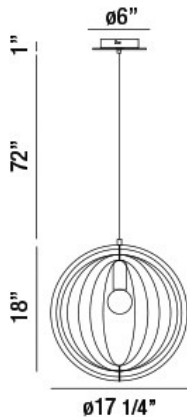

ABRUZZO, 18IN PENDANT

OPTIONS AVAILABLE

ITEM NO.	FINISH	SHADE
31874-014	WOOD	NATURAL WOOD
31874-042	MATTE BLUE	NAVY BLUE

PRODUCT DETAILS

No.	:	31874-014
Product Color	:	WOOD
Product Material	:	METAL
Shade / Accent Colour	:	WOOD
Shade / Accent Material	:	WOOD
Diameter	:	17.25"
Height	:	18"
Overall Height	:	91"
Weight	:	2.2LBS

LIGHT SOURCE DETAILS

Number of Bulbs	:	1
Light Source	:	BULB
Light Source Type	:	A19
Input Voltage	:	120V
Bulb Voltage	:	120V
Socket Type	:	E26
Wattage	:	60W
Total Wattage	:	60W
Bulb Included	:	NO
Dimmable	:	YES

TECHNICAL DETAILS

Hanging Support Type	:	WIRE
Hanging Support Length	:	72"
Canopy / Backplate Height	:	1"
Canopy / Backplate Dia.	:	6"
IP Rating	:	IP22
Location	:	DRY
Approval	:	
Beam Angle	:	360

PROJECT INFORMATION