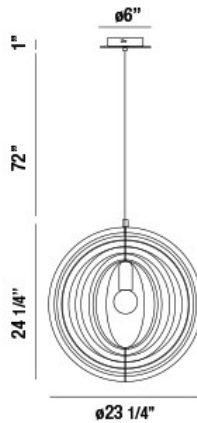

ABRUZZO, 24IN PENDANT

PRODUCT DETAILS

No.	:	31872-010
Product Color	:	WOOD
Product Material	:	METAL
Shade / Accent Colour	:	WOOD
Shade / Accent Material	:	WOOD
Diameter	:	23.25"
Height	:	24.25"
Overall Height	:	97.25"
Weight	:	4.8LBS

LIGHT SOURCE DETAILS

Number of Bulbs	:	1
Light Source	:	BULB
Light Source Type	:	A19
Input Voltage	:	120V
Bulb Voltage	:	120V
Socket Type	:	E26
Wattage	:	60W
Total Wattage	:	60W
Bulb Included	:	NO
Dimmable	:	YES

OPTIONS AVAILABLE

ITEM NO.	FINISH	SHADE
31872-010	WOOD	NATURAL WOOD
31872-041	MATTE BLUE	NAVY BLUE

TECHNICAL DETAILS

Hanging Support Type	:	WIRE
Hanging Support Length	:	72"
Canopy / Backplate Height	:	1"
Canopy / Backplate Dia.	:	6"
IP Rating	:	IP22
Location	:	DRY
Approval	:	
Beam Angle	:	360