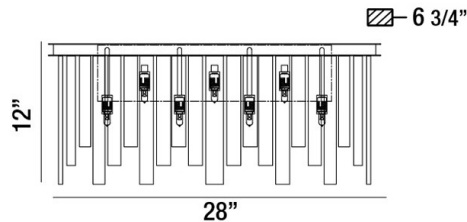

CANDICE, 28" VANITY LIGHT

PRODUCT DETAILS

No.	:	31827-010
Product Color	:	CHROME
Product Material	:	METAL
Shade / Accent Colour	:	CLEAR
Shade / Accent Material	:	GLASS
Width	:	28"
Height	:	12"
Ext	:	6.75"
Weight	:	18.2lbs

LIGHT SOURCE DETAILS

Number of Bulbs	:	7
Light Source	:	Halogen
Light Source Type	:	G9
Input Voltage	:	120V
Bulb Voltage	:	120V
Socket Type	:	G9
Wattage	:	40W
Total Wattage	:	280W
Bulb Included	:	Yes
Dimmable	:	Yes

OPTIONS AVAILABLE

ITEM NO.	FINISH	SHADE
31827-010	CHROME	CLEAR

TECHNICAL DETAILS

Light Direction	:	Down
Adjustable Lamp Head	:	No
Approval	:	

PROJECT INFORMATION

Job Name: Date: Category:

Comments: