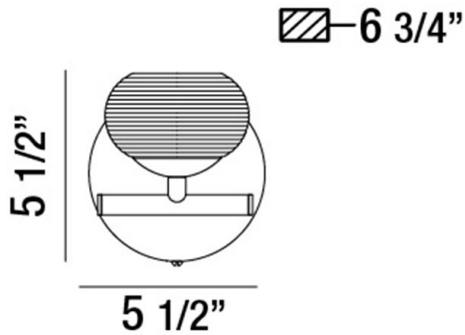

### PRODUCT DETAILS

No.	:	31793-018
Product Color	:	CHROME
Product Material	:	METAL
Shade / Accent Colour	:	FROSTED
Shade / Accent Material	:	ETCHED GLASS
Width	:	5.5"
Height	:	5.5"
Ext	:	6.75"
Weight	:	1.6lbs

### TECHNICAL DETAILS

Light Direction	:	Up
Canopy / Backplate Height	:	1.188"
Canopy / Backplate Dia.	:	4.813"
Adjustable Lamp Head	:	No
Mounting	:	Up
Location	:	DAMP
Approval	:	