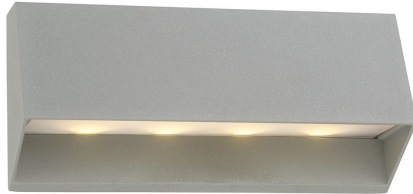

31589, 4W LED OUTDR WALLMNT

PRODUCT DETAILS

No.	:	31589-017
Product Color	:	MARINE GREY
Shade / Accent Colour	:	ALUMINUM
Width	:	8.625"
Height	:	3.9375"
Ext	:	2.375"
Weight	:	0.8LBS

LIGHT SOURCE DETAILS

Light Source Type	:	INTEGRATED LED
Input Voltage	:	120V
Bulb Voltage	:	120V
Socket Type	:	LED
Total Wattage	:	4W
Kelvin	:	3000K
CRI	:	80
Dimmable	:	NO

OPTIONS AVAILABLE

ITEM NO.	FINISH	SHADE
31589-017	MARINE GREY	

TECHNICAL DETAILS

Light Direction	:	DOWN
Driver	:	ELECTRONIC DRIVER 120V 50/60HZ
Adjustable Lamp Head	:	NO
IP Rating	:	54
Location	:	WET
Approval	:	
Title 24	:	YES