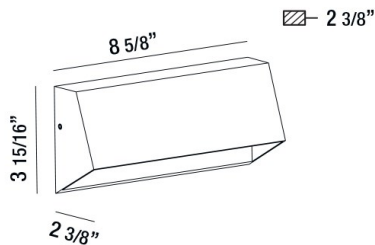

31589, 4W LED OUTDR WALLMNT

PRODUCT DETAILS

No.	:	31589-017
Product Color	:	MARINE GREY
Shade / Accent Colour	:	ALUMINUM
Width	:	8.625"
Height	:	3.9375"
Ext	:	2.375"
Weight	:	0.8LBS

LIGHT SOURCE DETAILS

Light Source Type	:	INTEGRATED LED
Input Voltage	:	120V
Bulb Voltage	:	120V
Socket Type	:	LED
Total Wattage	:	4W
Kelvin	:	3000K
CRI	:	80
Dimmable	:	NO

OPTIONS AVAILABLE

ITEM NO.	FINISH	SHADE
31589-017	MARINE GREY	

TECHNICAL DETAILS

Light Direction	:	DOWN
Driver	:	ELECTRONIC DRIVER 120V 50/60HZ
Adjustable Lamp Head	:	NO
IP Rating	:	54
Location	:	WET
Approval	:	
Title 24	:	YES