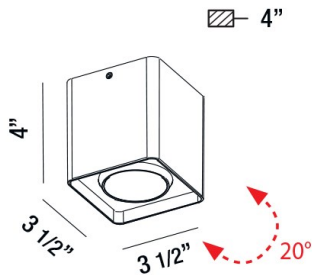

KEWB, LED OUTDOOR SURFACE MOUNT

PRODUCT DETAILS

No.	:	31578-011
Product Color	:	MARINE GREY
Shade / Accent Colour	:	ALUMINUM
Length	:	3.5"
Width	:	3.5"
Height	:	4"
Weight	:	1.5LBS

LIGHT SOURCE DETAILS

Light Source Type	:	INTEGRATED LED
Input Voltage	:	120V
Bulb Voltage	:	120V
Socket Type	:	LED
Total Wattage	:	9W
Kelvin	:	3000K
CRI	:	80
Dimmable	:	NO

OPTIONS AVAILABLE

ITEM NO.	FINISH	SHADE
31578-011	MARINE GREY	
31578-037	BLACK	FROST PC

TECHNICAL DETAILS

Light Direction	:	DOWN
Driver	:	ELECTRONIC DRIVER 120V 50/60HZ
Adjustable Lamp Head	:	NO
IP Rating	:	54
Location	:	WET
Approval	:	
Title 24	:	YES
Vertical Adjustment	:	20