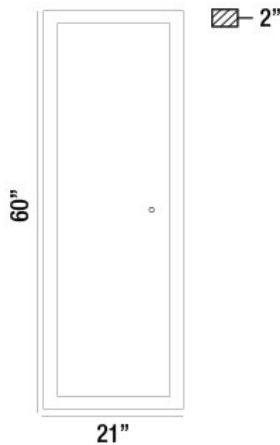

PROJECT INFORMATION

Job Name: Date: Category:

Comments: