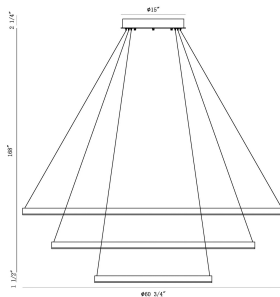

SPUNTO, 3-TIERS 3-LIGHT 61IN INTEGRATED LED GRAND CHANDELI

OPTIONS AVAILABLE

ITEM NO.	FINISH	SHADE
31474-016	BRUSHED SILVER	OPAL WHITE
31474-023	MATTE BLACK	OPAL WHITE
31474-038	BRUSHED GOLD	OPAL WHITE

PRODUCT DETAILS

No.	: 31474-023
Product Color	: MATTE BLACK
Product Material	: METAL
Shade / Accent Colour	: WHITE
Shade / Accent Material	: GLASS
Length	: 60.75"
Width	: 60.75"
Diameter	: 60.75"
Height	: 1.5"
Overall Height	: 171.25"
Weight	: 45.1LBS

TECHNICAL DETAILS

Light Direction	: DOWN
Hanging Support Type	: AIRCRAFT CABLE
Hanging Support Length	: 168"
Canopy / Backplate Height	: 2.25"
Canopy / Backplate Dia.	: 15"
Adjustable Lamp Head	: NO
IP Rating	: IP22
Location	: DRY
Approval	: 
Title 24	: YES
Beam Angle	: 360