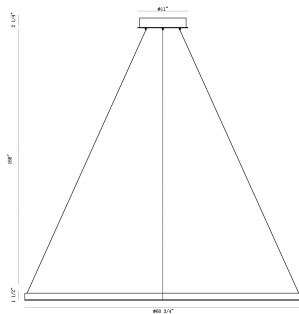

PRODUCT DETAILS

No.	:	31473-019
Product Color	:	BRUSHED SILVER
Product Material	:	METAL
Shade / Accent Colour	:	WHITE
Shade / Accent Material	:	GLASS
Length	:	60.75"
Width	:	60.75"
Diameter	:	60.75"
Height	:	1.5"
Overall Height	:	171.25"
Weight	:	20.4LBS

LIGHT SOURCE DETAILS

Number of Bulbs	:	1
Light Source	:	LED
Light Source Type	:	INTEGRATED LED / LED
Input Voltage	:	120V
Bulb Voltage	:	120V
Socket Type	:	INTEGRATED / LED
Wattage	:	75W
Total Wattage	:	75W
Delivered Lumens	:	7678LM
Kelvin	:	3000K
CRI	:	90
Bulb Included	:	YES
Dimmable	:	YES

TECHNICAL DETAILS

Light Direction	:	DOWN
Hanging Support Type	:	AIRCRAFT CABLE
Hanging Support Length	:	168"
Canopy / Backplate Height	:	2.25"
Canopy / Backplate Dia.	:	11"
Adjustable Lamp Head	:	NO
IP Rating	:	IP22
Location	:	DRY
Approval	:	
Title 24	:	YES
Beam Angle	:	360

PROJECT INFORMATION

Job Name: Date: Type:

Comments: