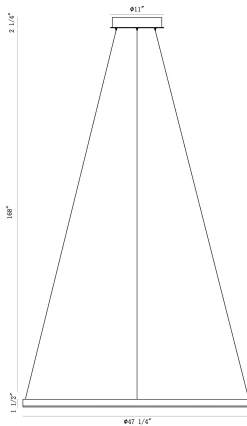

SPUNTO, 47IN INTEGRATED LED CHANDELIER

OPTIONS AVAILABLE

ITEM NO.	FINISH	SHADE
31472-012	BRUSHED SILVER	OPAL WHITE
31472-021	MATTE BLACK	OPAL WHITE
31472-031	BRUSHED GOLD	OPAL WHITE

PRODUCT DETAILS

No.	:	31472-021
Product Color	:	MATTE BLACK
Product Material	:	METAL
Shade / Accent Colour	:	WHITE
Shade / Accent Material	:	GLASS
Length	:	47.25"
Width	:	47.25"
Diameter	:	47.25"
Height	:	1.5"
Overall Height	:	171.25"
Weight	:	17.6LBS

LIGHT SOURCE DETAILS

Number of Bulbs	:	1
Light Source	:	LED
Light Source Type	:	INTEGRATED LED / LED
Input Voltage	:	120V
Bulb Voltage	:	120V
Socket Type	:	INTEGRATED / LED
Wattage	:	58W
Total Wattage	:	58W
Delivered Lumens	:	6501LM
Kelvin	:	3000K
CRI	:	90
Bulb Included	:	YES
Dimmable	:	YES

TECHNICAL DETAILS

Light Direction	:	DOWN
Hanging Support Type	:	AIRCRAFT CABLE
Hanging Support Length	:	168"
Canopy / Backplate Height	:	2.25"
Canopy / Backplate Dia.	:	11"
Adjustable Lamp Head	:	NO
IP Rating	:	IP22
Location	:	DRY
Approval	:	
Title 24	:	YES
Beam Angle	:	360