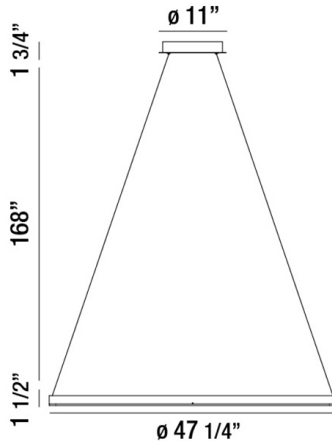

## SPUNTO, 47" ROUND CHANDELIER

### PRODUCT DETAILS

No.	:	31472-021
Product Color	:	MATTE BLACK
Product Material	:	METAL
Shade / Accent Colour	:	OPAL WHITE
Shade / Accent Material	:	ACRYLIC
Diameter	:	47.25"
Height	:	1.5"
Overall Height	:	171.25"
Weight	:	16lbs