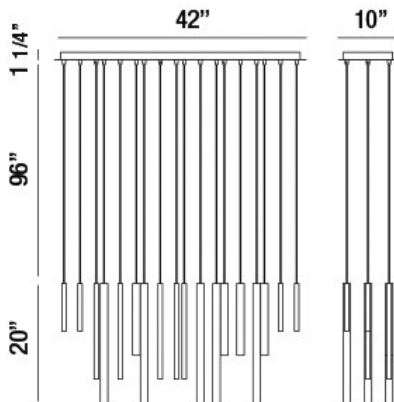

SANTANA, 18-LIGHT 42IN INTEGRATED LED MULTI DROP CHANDELIER

PRODUCT DETAILS

No.	:	31446-035
Product Color	:	BRUSHED BRASS
Product Material	:	METAL
Shade / Accent Colour	:	BRASS
Shade / Accent Material	:	GLASS
Length	:	42"
Width	:	10"
Height	:	20"
Overall Height	:	117.25"
Weight	:	26.6LBS

LIGHT SOURCE DETAILS

Light Source Type	:	INTEGRATED LED
Input Voltage	:	120V
Bulb Voltage	:	120V
Socket Type	:	INTEGRATED
Total Wattage	:	18W
Delivered Lumens	:	550LM
Kelvin	:	3000K
CRI	:	90
Dimmable	:	YES

OPTIONS AVAILABLE

ITEM NO.	FINISH	SHADE
31446-013	MATTE BLACK	BLACK
31446-023	SATIN NICKEL	SATIN NICKEL
31446-035	BRUSHED BRASS	ANTIQUÉ BRASS
31446-043	MIX	MULTI COLORS

TECHNICAL DETAILS

Light Direction	:	DOWN
Hanging Support Type	:	WIRE
Hanging Support Length	:	96"
Canopy / Backplate Length	:	42"
Canopy / Backplate Height	:	1.25"
Canopy / Backplate Width	:	10"
Driver	:	ACTC
Adjustable Lamp Head	:	NO
IP Rating	:	IP22
Location	:	DRY
Approval	:	
Beam Angle	:	360