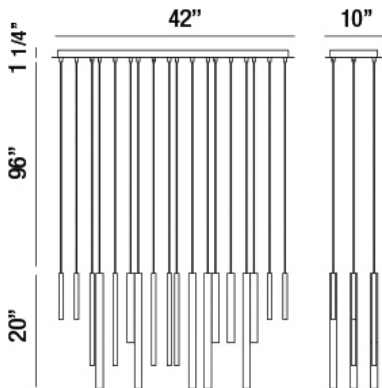

PROJECT INFORMATION

Job Name: Date: Type:

Comments: