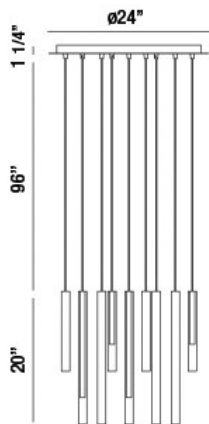

SANTANA, 18-LIGHT 24IN INTEGRATED LED MULTI DROP CHANDELIER

PRODUCT DETAILS

No.	:	31445-016
Product Color	:	MATTE BLACK
Product Material	:	METAL
Shade / Accent Colour	:	BLACK
Shade / Accent Material	:	GLASS
Diameter	:	24"
Height	:	20"
Overall Height	:	117.25"
Weight	:	26.8LBS

LIGHT SOURCE DETAILS

Light Source Type	:	INTEGRATED LED
Input Voltage	:	120V
Bulb Voltage	:	120V
Socket Type	:	INTEGRATED
Total Wattage	:	18W
Delivered Lumens	:	550LM
Kelvin	:	3000K
CRI	:	90
Dimmable	:	YES

OPTIONS AVAILABLE

ITEM NO.	FINISH	SHADE
31445-016	MATTE BLACK	BLACK
31445-025	SATIN NICKEL	SATIN NICKEL
31445-038	BRUSHED BRASS	ANTIQUÉ BRASS
31445-045	MIX	MULTI COLORS

TECHNICAL DETAILS

Light Direction	:	DOWN
Hanging Support Type	:	WIRE
Hanging Support Length	:	96"
Canopy / Backplate Height	:	1.25"
Canopy / Backplate Dia.	:	24"
Driver	:	ACTC
Adjustable Lamp Head	:	NO
IP Rating	:	IP22
Location	:	DRY
Approval	:	
Beam Angle	:	360