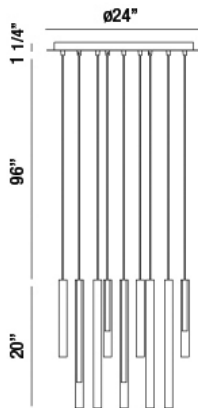

SANTANA, 24" ROUND CHANDELIER

PRODUCT DETAILS

No.	:	31445-045
Product Color	:	BLACK
Product Material	:	METAL
Shade / Accent Colour	:	MULTI COLORS
Shade / Accent Material	:	METAL EXTRUDED TUBES
Diameter	:	24"
Height	:	20"
Overall Height	:	117.25"
Weight	:	26.8lbs

LIGHT SOURCE DETAILS

Light Source Type	:	INTEGRATED LED
Input Voltage	:	120V
Total Wattage	:	18W
Total Lumen	:	900lm
Kelvin	:	3000K
CRI	:	90+
Dimmable	:	Yes

Options Available

ITEM NO.	FINISH	SHADE
31445-016	BLACK	BLACK
31445-025	SATIN NICKEL	SATIN NICKEL
31445-038	ANTIQUÉ BRASS	ANTIQUÉ BRASS
31445-045	BLACK	MULTI COLORS

TECHNICAL DETAILS

Hanging Support Type	:	WIRE
Hanging Support Length	:	96"
Canopy / Backplate Height	:	1.25"
Canopy / Backplate Dia.	:	24"
Location	:	DRY
Approval	:	
Title 24	:	Yes

PROJECT INFORMATION

Job Name: Date: Type: