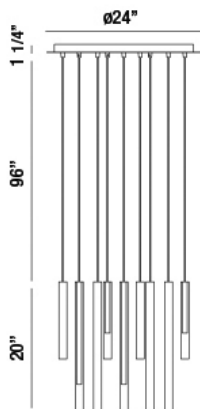

SANTANA, 18-LIGHT LED CHANDELIER

Product Details

Item No.	:	31445-038
Finish	:	Antique Brass Gold
Shade	:	Frosted
Diameter	:	24"
Height	:	20"
Est. Weight	:	33.44 lbs
IP Rating	:	20
Approval	:	cULus

BULB DETAILS

ITEM NO.	FINISH	SHADE
31445-016	Black	Frosted
31445-025	Satin Nickel	Frosted
31445-038	Antique Brass Gold	Frosted

Clustered matte black extruded tubes of LED light

TECHNICAL DETAILS

Hanging Support Type	:	Wire
Wire Length	:	96"
Power Wire Length	:	96"
Canopy Diameter	:	24"
Canopy Height	:	1.25"
Driver	:	Actc