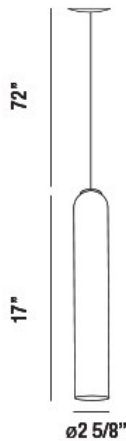

LOOP, 3" ROUND PENDANT

PRODUCT DETAILS

No.	:	30447-035
Product Color	:	CHROME
Product Material	:	METAL
Shade / Accent Colour	:	SMOKE
Shade / Accent Material	:	HAND-BLOWN GLASS
Diameter	:	2.63"
Height	:	17"
Overall Height	:	89"
Weight	:	3.3lbs

LIGHT SOURCE DETAILS

Number of Bulbs	:	1
Light Source	:	Halogen
Light Source Type	:	G9
Input Voltage	:	120V
Bulb Voltage	:	120V
Socket Type	:	G9
Wattage	:	40W
Total Wattage	:	40W
Bulb Included	:	No
Dimmable	:	Yes

OPTIONS AVAILABLE

ITEM NO.	FINISH	SHADE
30447-035	CHROME	SMOKE

TECHNICAL DETAILS

Light Direction	:	Down
Hanging Support Type	:	AIRCRAFT CABLE
Hanging Support Length	:	72"
Adjustable Lamp Head	:	No
Location	:	DRY
Approval	:	