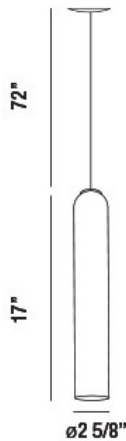

LOOP, 3" ROUND PENDANT

PRODUCT DETAILS

No.	:	30447-011
Product Color	:	CHROME
Product Material	:	METAL
Shade / Accent Colour	:	CLEAR
Shade / Accent Material	:	HAND-BLOWN GLASS
Diameter	:	2.63"
Height	:	17"
Overall Height	:	89"
Weight	:	3.3lbs

LIGHT SOURCE DETAILS

Number of Bulbs	:	1
Light Source	:	Halogen
Light Source Type	:	G9
Input Voltage	:	120V
Bulb Voltage	:	120V
Socket Type	:	G9
Wattage	:	40W
Total Wattage	:	40W
Bulb Included	:	No
Dimmable	:	Yes

OPTIONS AVAILABLE

ITEM NO.	FINISH	SHADE
30447-011	CHROME	CLEAR

TECHNICAL DETAILS

Light Direction	:	Down
Hanging Support Type	:	AIRCRAFT CABLE
Hanging Support Length	:	72"
Adjustable Lamp Head	:	No
Location	:	DRY
Approval	:	