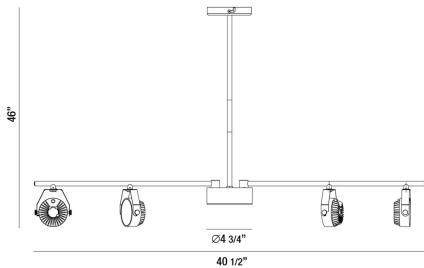

### PRODUCT DETAILS

No. : 30342-026  
 Product Color : SATIN NICKEL  
 Length : 40.5"  
 Height : 46"

### TECHNICAL DETAILS

Light Direction : Down  
 Adjustable Lamp Head : Yes  
 Beam Angle : 120  
 Vertical Adjustment : 90  
 Horizontal Adjustment : 340