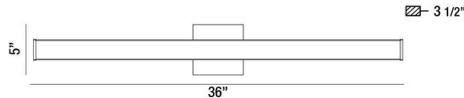

KELVIN, WALL MOUNT

PRODUCT DETAILS

No.	:	30192-010
Product Color	:	ALUMINUM
Product Material	:	METAL
Shade / Accent Colour	:	ACRYLIC
Shade / Accent Material	:	ACRYLIC
Width	:	36"
Height	:	5"
Ext	:	3.5"
Weight	:	3.2LBS

LIGHT SOURCE DETAILS

Light Source Type	:	INTEGRATED LED
Input Voltage	:	120V
Bulb Voltage	:	120V
Total Wattage	:	16W
Delivered Lumens	:	1800LM
Kelvin	:	3000K
CRI	:	80+
Dimmable	:	YES

OPTIONS AVAILABLE

ITEM NO.	FINISH	SHADE
30192-010	ALUMINUM	WHITE

TECHNICAL DETAILS

Light Direction	:	UP AND DOWN
Canopy / Backplate Length	:	4.31"
Canopy / Backplate Height	:	1.25"
Canopy / Backplate Width	:	4.31"
Adjustable Lamp Head	:	NO
Mounting	:	UP OR DOWN
IP Rating	:	DRY
Location	:	DRY
Approval	:	