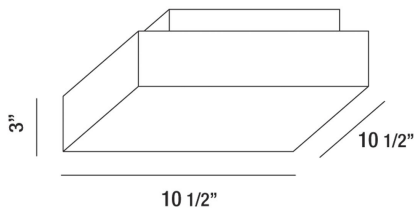

MONTI, 11" CEILING MOUNT

PRODUCT DETAILS

No.	:	30169-012
Product Color	:	SATIN NICKEL
Shade / Accent Colour	:	OPAL WHITE GLASS
Length	:	10.5"
Width	:	10.5"
Height	:	3"

LIGHT SOURCE DETAILS

Light Source Type	:	INTEGRATED LED
Input Voltage	:	120V
Bulb Voltage	:	120V
Total Wattage	:	18W
Total Lumen	:	1580lm
Kelvin	:	3000K
CRI	:	80
Dimmable	:	Yes

Options Available

ITEM NO.	FINISH	SHADE
30169-012	SATIN NICKEL	OPAL WHITE GLASS

TECHNICAL DETAILS

Adjustable Lamp Head	:	No
Location	:	DRY
Approval	:	

PROJECT INFORMATION

 Job Name: Date: Type:

 Comments: