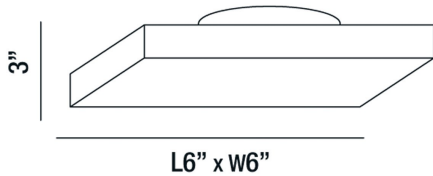

TECHNICAL DETAILS

Adjustable Lamp Head	:	No
Location	:	DRY
Approval	:	

PROJECT INFORMATION

Job Name: Date: Type:

Comments: