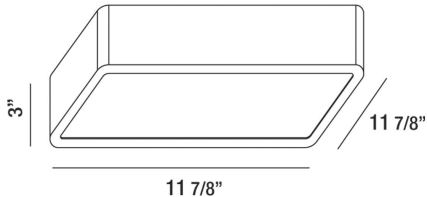

TECHNICAL DETAILS

Adjustable Lamp Head	:	No
Location	:	DRY
Approval	:	

PROJECT INFORMATION

Job Name: Date: Type:

Comments: