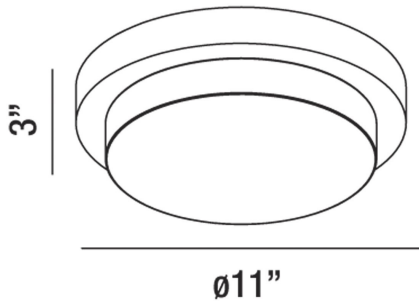

SALBA, 11" CEILING MOUNT

PRODUCT DETAILS

No.	:	30149-014
Product Color	:	CHROME
Shade / Accent Colour	:	OPAL WHITE GLASS
Diameter	:	11"
Height	:	3"
Weight	:	2lbs

LIGHT SOURCE DETAILS

Light Source Type	:	INTEGRATED LED
Input Voltage	:	120V
Bulb Voltage	:	120V
Total Wattage	:	18W
Total Lumen	:	1580lm
Kelvin	:	3000K
CRI	:	80
Dimmable	:	Yes

Options Available

ITEM NO.	FINISH	SHADE
30149-014	CHROME	OPAL WHITE GLASS

TECHNICAL DETAILS

Adjustable Lamp Head	:	No
Location	:	DRY
Approval	:	

PROJECT INFORMATION

 Job Name: Date: Type:

 Comments: