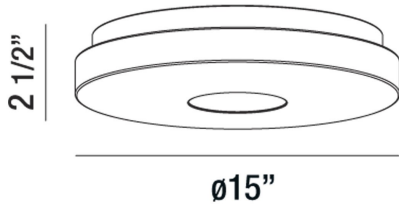

PROJECT INFORMATION

Job Name: Date: Type:

Comments: