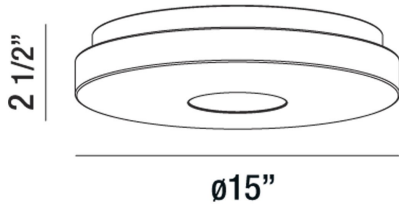

CIRCO, 1-LIGHT 22W LED FLUSHMOUNT

PRODUCT DETAILS

No.	:	30130-30-012
Product Color	:	WHITE
Shade / Accent Colour	:	WHITE ACRYLIC
Diameter	:	15"
Height	:	2.5"
Weight	:	1.5lbs

LIGHT SOURCE DETAILS

Light Source Type	:	INTEGRATED LED
Input Voltage	:	120V
Bulb Voltage	:	120V
Total Wattage	:	22W
Total Lumen	:	2000lm
Kelvin	:	3000K
CRI	:	80
Dimmable	:	Yes

Options Available

ITEM NO.	FINISH	SHADE
30130-30-012	WHITE	WHITE ACRYLIC

TECHNICAL DETAILS

Adjustable Lamp Head	:	No
Location	:	DRY
Approval	:	

PROJECT INFORMATION

Job Name: Date: Type:

Comments: