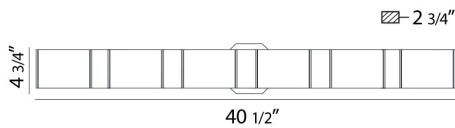

DAKOTA, 41" VANITY LIGHT

OPTIONS AVAILABLE

ITEM NO.	FINISH	SHADE
30093-010	CHROME	WHITE

PRODUCT DETAILS

No.	:	30093-010
Product Color	:	CHROME
Product Material	:	METAL
Shade / Accent Colour	:	WHITE
Shade / Accent Material	:	GLASS
Width	:	40.5"
Height	:	4.75"
Ext	:	2.75"
Weight	:	5lbs

LIGHT SOURCE DETAILS

Light Source Type	:	INTEGRATED LED
Input Voltage	:	120V
Bulb Voltage	:	120V
Total Wattage	:	30W
Initial Lumens	:	2280lm
Kelvin	:	3000K
CRI	:	80+
Dimmable	:	Yes

TECHNICAL DETAILS

Light Direction	:	Down
Adjustable Lamp Head	:	No
Location	:	DAMP
Approval	:	