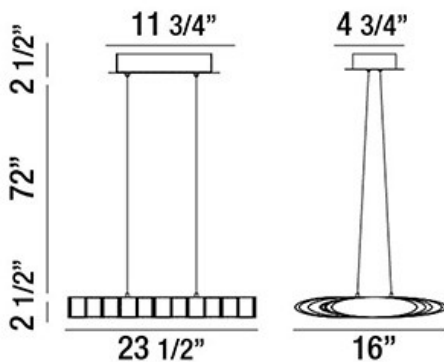

## GABRIEL, 24" PENDANT

### PRODUCT DETAILS

No.	:	30065-017
Product Color	:	CHROME
Shade / Accent Colour	:	OPAL POLYCARBONATE
Length	:	23.5"
Width	:	16"
Height	:	2.5"
Overall Height	:	77"
Weight	:	18lbs

### TECHNICAL DETAILS

Light Direction	:	Down
Hanging Support Type	:	AIRCRAFT CABLE
Hanging Support Length	:	72"
Canopy / Backplate Length	:	11.75"
Canopy / Backplate Height	:	2.5"
Canopy / Backplate Width	:	4.75"
Adjustable Lamp Head	:	No
Location	:	DRY
Approval	:	