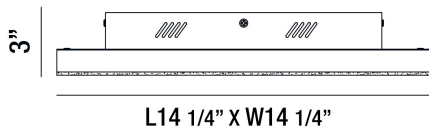

TECHNICAL DETAILS

Adjustable Lamp Head	:	No
Location	:	DRY
Approval	:	

PROJECT INFORMATION

Job Name: Date: Type:

Comments: