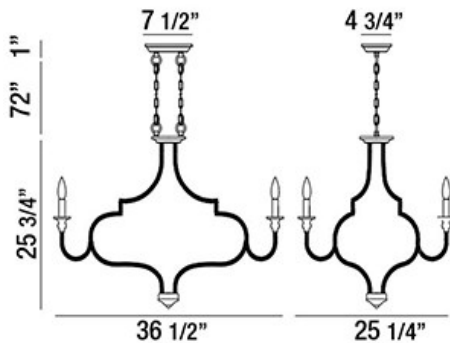

### PRODUCT DETAILS

No.	:	30019-010
Product Color	:	OIL RUBBED BRONZE
Shade / Accent Colour	:	BRONZE
Length	:	36.5"
Width	:	25.25"
Height	:	25.75"
Overall Height	:	98.75"
Weight	:	12.2LBS

### LIGHT SOURCE DETAILS

Number of Bulbs	:	8
Light Source	:	BULB
Light Source Type	:	B10
Input Voltage	:	120V
Socket Type	:	E12
Wattage	:	40W
Total Wattage	:	320W
Bulb Included	:	NO
Dimmable	:	YES

### TECHNICAL DETAILS

Light Direction	:	UP AND DOWN
Hanging Support Type	:	CHAIN
Hanging Support Length	:	72"
Canopy / Backplate Length	:	7.5"
Canopy / Backplate Height	:	1"
Canopy / Backplate Width	:	4.75"
Adjustable Lamp Head	:	NO
Location	:	DRY
Approval	:	