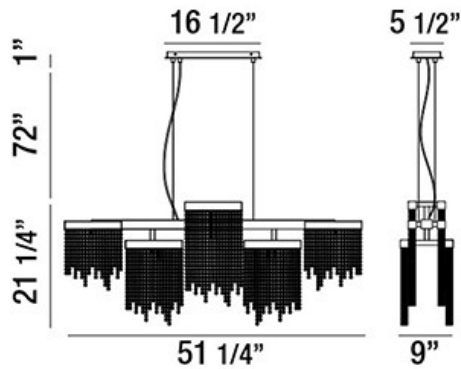

### PRODUCT DETAILS

No.	:	30005-013
Product Color	:	CHROME
Product Material	:	METAL
Shade / Accent Colour	:	CLEAR
Shade / Accent Material	:	GLASS
Length	:	51.25"
Width	:	9"
Height	:	21.25"
Overall Height	:	94.25"
Weight	:	36.5LBS

### LIGHT SOURCE DETAILS

Light Source Type	:	INTEGRATED LED
Input Voltage	:	120V
Bulb Voltage	:	120V
Socket Type	:	INTEGRATED
Total Wattage	:	100W
Delivered Lumens	:	2905LM
Kelvin	:	3000K
CRI	:	80
Dimmable	:	YES

### TECHNICAL DETAILS

Light Direction	:	DOWN
Hanging Support Type	:	AIRCRAFT CABLE
Hanging Support Length	:	72"
Canopy / Backplate Length	:	16.5"
Canopy / Backplate Height	:	1"
Canopy / Backplate Width	:	5.5"
Adjustable Lamp Head	:	NO
IP Rating	:	IP22
Location	:	DRY
Approval	:	
Beam Angle	:	360